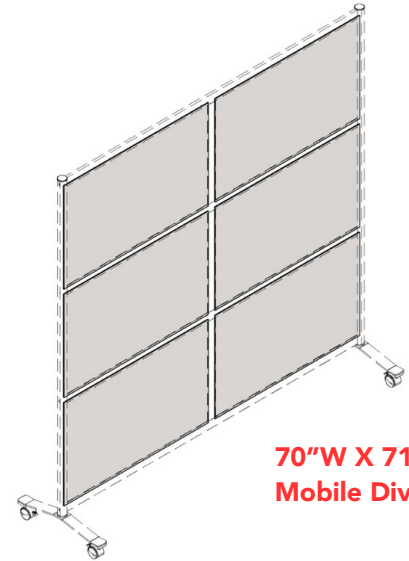

MOBILE ROOM DIVIDERS

Walnut

Weathered Charcoal

70"W X 71"H Mobile Divider

SKU	Description	Qty. Needed	List	Total
LLR90271	Panel Leg Set, 71"H - Silver	1	\$259	\$259
LLR90274	Double Panel Strip, 70"W - Silver	4	\$59	\$236
LLR90275	Vertical Strip Panel - Silver	3	\$32	\$96
Choose 6 Panels in any Finish Combination				
LLR90276	Walnut	Choose 6 in any Combination	\$59	\$354 to \$714
LLR90277	Weathered Charcoal		\$59	
LLR90278	Frosted Acrylic		\$119	
LLR90279	Whiteboard		\$109	
Total: \$945 to \$1305				

**70"W X 71"H
Mobile Divider**

70"W X 50"H Mobile Divider

SKU	Description	Qty. Needed	List	Total
LLR90272	Panel Leg Set, 50"H - Silver	1	\$219	\$219
LLR90274	Double Panel Strip, 70"W - Silver	3	\$59	\$177
LLR90275	Vertical Strip Panel - Silver	2	\$32	\$64
Choose 4 Panels in any Finish Combination				
LLR90276	Walnut	Choose 4 in any Combination	\$59	\$236 to \$476
LLR90277	Weathered Charcoal		\$59	
LLR90278	Frosted Acrylic		\$119	
LLR90279	Whiteboard		\$109	
Total: \$696 to \$936				

**70"W X 50"H
Mobile Divider**

35"W X 71"H Mobile Divider

SKU	Description	Qty. Needed	List	Total
LLR90271	Panel Legs, 71"H - Silver	1	\$259	\$259
LLR90273	Panel Strip, 35"W - Silver	4	\$39	\$156
Choose 3 Panels in any Finish Combination				
LLR90276	Walnut	Choose 3 in any Combination	\$59	\$177 to \$357
LLR90277	Weathered Charcoal		\$59	
LLR90278	Frosted Acrylic		\$119	
LLR90279	Whiteboard		\$109	

Total: \$592 to \$772

35"W X 50"H Mobile Divider

SKU	Description	Qty. Needed	List	Total
LLR90272	Panel Legs, 50"H - Silver	1	\$219	\$219
LLR90273	Panel Strip, 35"W - Silver	3	\$39	\$117
Choose 2 Panels in any Finish Combination				
LLR90276	Walnut	Choose 2 in any Combination	\$59	\$118 to \$238
LLR90277	Weathered Charcoal		\$59	
LLR90278	Frosted Acrylic		\$119	
LLR90279	Whiteboard		\$109	