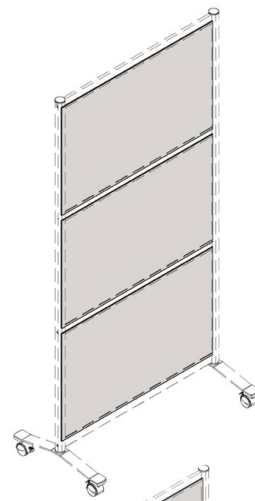

Total: \$454 to \$574

35"W X 71"H with Storage

SKU	Description	Qty. Needed	List	Total
LLR90271	Panel Legs, 71"H - Silver	1	\$259	\$259
LLR90273	Panel Strip, 35"W - Silver	3	\$39	\$117
Choose 2 Panels in any Finish Combination				
LLR90276	Walnut	Choose 2 in any Combination	\$59	\$118 to \$238
LLR90277	Weathered Charcoal		\$59	
LLR90278	Frosted Acrylic		\$119	
LLR90279	Whiteboard		\$109	

Choose 1 Storage Unit

LLR90280	Walnut	Choose 1	\$179	\$179
LLR90281	Charcoal		\$179	

Total: \$673 to \$793

35"W X 50"H with Storage

SKU	Description	Qty. Needed	List	Total
LLR90272	Panel Legs, 50"H - Silver	1	\$219	\$219
LLR90273	Panel Strip, 35"W - Silver	2	\$39	\$78
Choose 1 Panel in any Finish				
LLR90276	Walnut	Choose 1	\$59	\$59 to \$119
LLR90277	Weathered Charcoal		\$59	
LLR90278	Frosted Acrylic		\$119	
LLR90279	Whiteboard		\$109	

Choose 1 Storage Unit

LLR90280	Walnut	Choose 1	\$179	\$179
LLR90281	Charcoal		\$179	

Total: \$535 to \$595

**35"W X 71"H
Mobile Divider**

**35"W X 50"H
Mobile Divider**

**35"W X 71"H
with Storage**

**35"W X 50"H
with Storage**