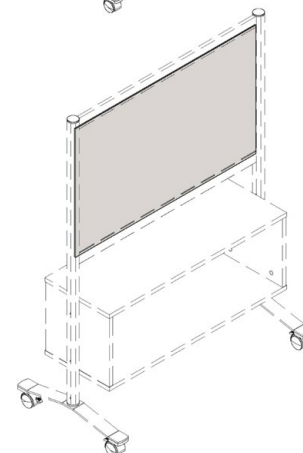

Choose 1 Storage Unit

LLR90280	Walnut	Choose 1	\$179	\$179
LLR90281	Charcoal		\$179	

Total: \$673 to \$793

35"W X 50"H with Storage

SKU	Description	Qty. Needed	List	Total
LLR90272	Panel Legs, 50"H - Silver	1	\$219	\$219
LLR90273	Panel Strip, 35"W - Silver	2	\$39	\$78
Choose 1 Panel in any Finish				
LLR90276	Walnut	Choose 1	\$59	\$59 to \$119
LLR90277	Weathered Charcoal		\$59	
LLR90278	Frosted Acrylic		\$119	
LLR90279	Whiteboard		\$109	

Choose 1 Storage Unit

LLR90280	Walnut	Choose 1	\$179	\$179
LLR90281	Charcoal		\$179	

Total: \$535 to \$595

**35"W X 71"H
Mobile Divider**

**35"W X 50"H
Mobile Divider**

**35"W X 71"H
with Storage**

**35"W X 50"H
with Storage**