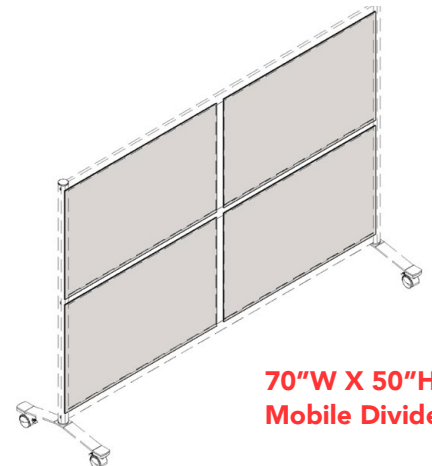

MOBILE ROOM DIVIDERS

Walnut

Weathered Charcoal

70"W X 71"H Mobile Divider

SKU	Description	Qty. Needed	List	Total
LLR90271	Panel Leg Set, 71"H - Silver	1	\$259	\$259
LLR90274	Double Panel Strip, 70"W - Silver	4	\$59	\$236
LLR90275	Vertical Strip Panel - Silver	3	\$32	\$96
Choose 6 Panels in any Finish Combination				
LLR90276	Walnut	Choose 6 in any Combination	\$59	\$354 to \$714
LLR90277	Weathered Charcoal		\$59	
LLR90278	Frosted Acrylic		\$119	
LLR90279	Whiteboard		\$109	
Total: \$945 to \$1305				

**70"W X 71"H
Mobile Divider**

70"W X 50"H Mobile Divider

SKU	Description	Qty. Needed	List	Total
LLR90272	Panel Leg Set, 50"H - Silver	1	\$219	\$219
LLR90274	Double Panel Strip, 70"W - Silver	3	\$59	\$177
LLR90275	Vertical Strip Panel - Silver	2	\$32	\$64
Choose 4 Panels in any Finish Combination				
LLR90276	Walnut	Choose 4 in any Combination	\$59	\$236 to \$476
LLR90277	Weathered Charcoal		\$59	
LLR90278	Frosted Acrylic		\$119	
LLR90279	Whiteboard		\$109	
Total: \$696 to \$936				

**70"W X 50"H
Mobile Divider**

35"W X 71"H Mobile Divider

SKU	Description	Qty. Needed	List	Total
LLR90271	Panel Legs, 71"H - Silver	1	\$259	\$259
LLR90273	Panel Strip, 35"W - Silver	4	\$39	\$156
Choose 3 Panels in any Finish Combination				
LLR90276	Walnut	Choose 3 in any Combination	\$59	\$177 to \$357
LLR90277	Weathered Charcoal		\$59	
LLR90278	Frosted Acrylic		\$119	
LLR90279	Whiteboard		\$109	

Total: \$592 to \$772

35"W X 50"H Mobile Divider

SKU	Description	Qty. Needed	List	Total
LLR90272	Panel Legs, 50"H - Silver	1	\$219	\$219
LLR90273	Panel Strip, 35"W - Silver	3	\$39	\$117
Choose 2 Panels in any Finish Combination				
LLR90276	Walnut	Choose 2 in any Combination	\$59	\$118 to \$238
LLR90277	Weathered Charcoal		\$59	
LLR90278	Frosted Acrylic		\$119	
LLR90279	Whiteboard		\$109	