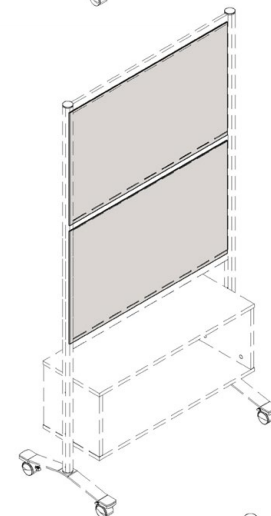

Choose 1 Storage Unit

LLR90280	Walnut	Choose 1	\$179	\$179
LLR90281	Charcoal		\$179	

Total: \$673 to \$793

35"W X 50"H with Storage

SKU	Description	Qty. Needed	List	Total
LLR90272	Panel Legs, 50"H - Silver	1	\$219	\$219
LLR90273	Panel Strip, 35"W - Silver	2	\$39	\$78
Choose 1 Panel in any Finish				
LLR90276	Walnut	Choose 1	\$59	\$59 to \$119
LLR90277	Weathered Charcoal		\$59	
LLR90278	Frosted Acrylic		\$119	
LLR90279	Whiteboard		\$109	

Choose 1 Storage Unit

LLR90280	Walnut	Choose 1	\$179	\$179
LLR90281	Charcoal		\$179	

Total: \$535 to \$595

**35"W X 71"H
Mobile Divider**

**35"W X 50"H
Mobile Divider**

**35"W X 71"H
with Storage**

**35"W X 50"H
with Storage**