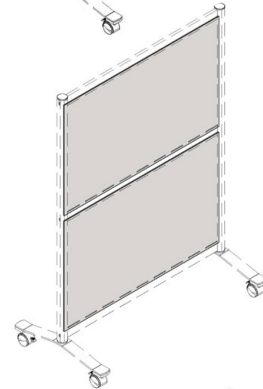

Total: \$454 to \$574

35"W X 71"H with Storage

SKU	Description	Qty. Needed	List	Total
LLR90271	Panel Legs, 71"H - Silver	1	\$259	\$259
LLR90273	Panel Strip, 35"W - Silver	3	\$39	\$117
Choose 2 Panels in any Finish Combination				
LLR90276	Walnut	Choose 2 in any Combination	\$59	\$118 to \$238
LLR90277	Weathered Charcoal		\$59	
LLR90278	Frosted Acrylic		\$119	
LLR90279	Whiteboard		\$109	

Choose 1 Storage Unit

LLR90280	Walnut	Choose 1	\$179	\$179
LLR90281	Charcoal		\$179	

Total: \$673 to \$793

35"W X 50"H with Storage

SKU	Description	Qty. Needed	List	Total
LLR90272	Panel Legs, 50"H - Silver	1	\$219	\$219
LLR90273	Panel Strip, 35"W - Silver	2	\$39	\$78
Choose 1 Panel in any Finish				
LLR90276	Walnut	Choose 1	\$59	\$59 to \$119
LLR90277	Weathered Charcoal		\$59	
LLR90278	Frosted Acrylic		\$119	
LLR90279	Whiteboard		\$109	

Choose 1 Storage Unit

LLR90280	Walnut	Choose 1	\$179	\$179
LLR90281	Charcoal		\$179	

Total: \$535 to \$595

**35"W X 71"H
Mobile Divider**

**35"W X 50"H
Mobile Divider**

**35"W X 71"H
with Storage**

**35"W X 50"H
with Storage**