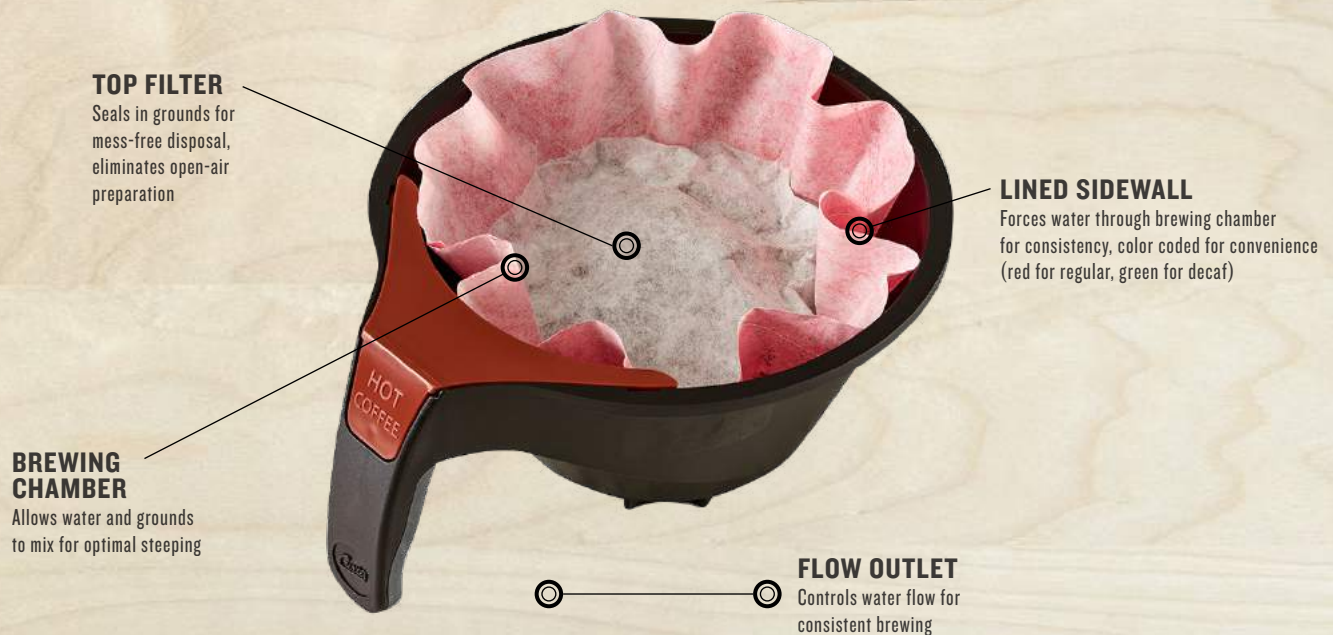

SINCE 1850
Folgers

ENJOY CLEAN, EASY BREWING

Ready-to-brew **Folgers Filter Packs**® deliver ultimate convenience and consistent quality, pot after flavorful pot. This low-touch, all-in-one product helps offices minimize prep time, waste and contact.

PROPRIETARY DESIGN